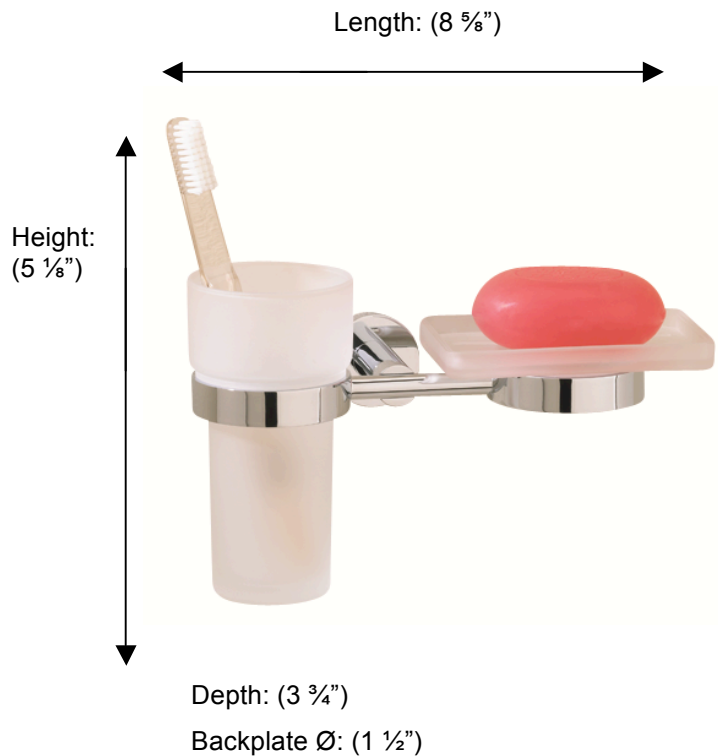

## 675253 TUMBLER AND SOAP DISH HOLDER

**Description:**

Tumbler and Soap Dish Holder

**Finishes:**

-  CR – Chrome
-  PV – Polished Brass
-  UB – Unlacquered Brass
-  MB – Matte Black
-  NI – Polished Nickel
-  ES – Satin Nickel
-  GD – Gold

**Material:**

Brass, frosted glass

**Method of Fixing:**

Direct to wall

**Country of Origin:**

Portugal

All Dimensions are approximate